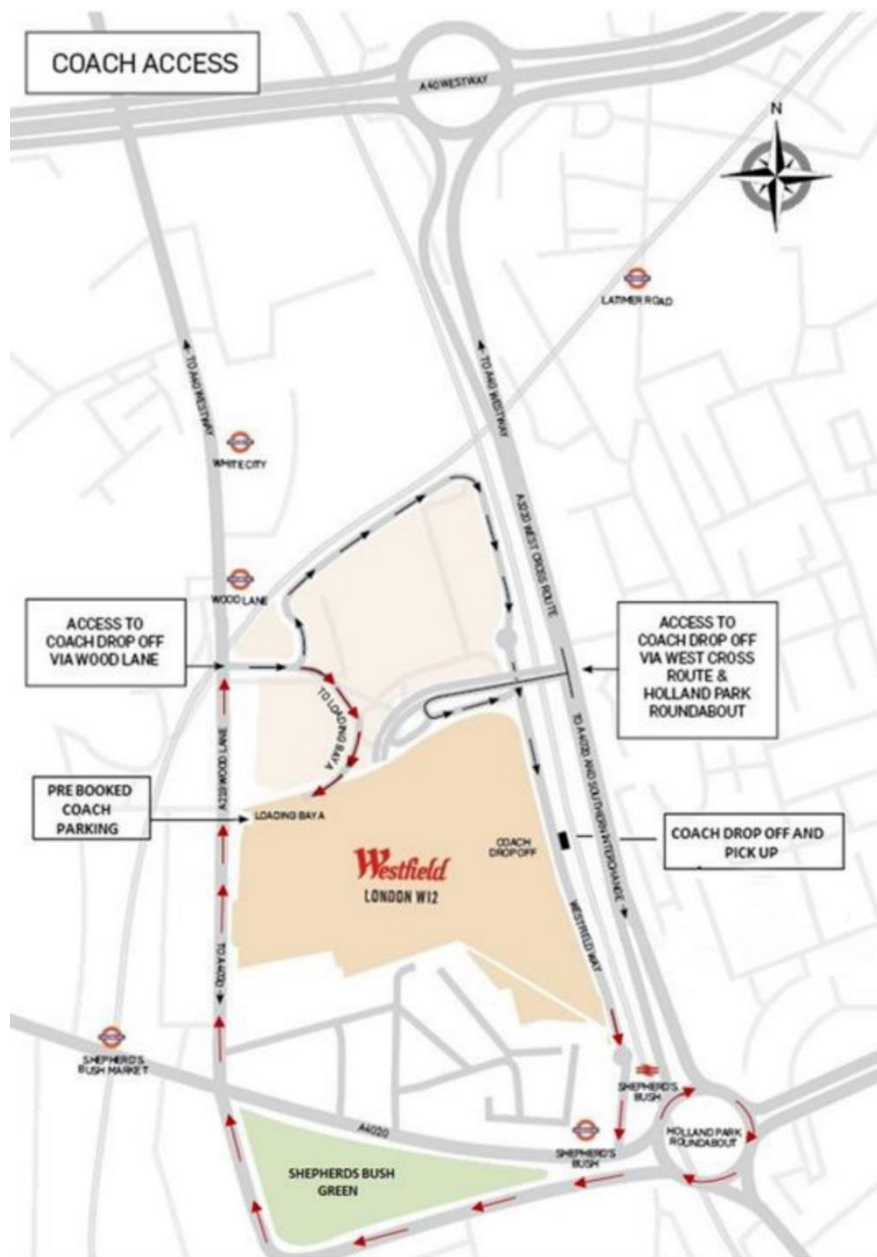

How to find us

The only access for coaches to Westfield, Shepherd’s Bush is via the West Cross Route A3220. Please refer to the map below for directions to Westfield’s coach drop-off/pick-up bay***. You can also search the following coordinates on [Google Maps](#): 51.507896, - 0.219177.

COACH BOOKING

COACH BOOKING

The Westfield coach drop-off/pick-up bay is situated on Ariel Way which runs alongside Westfield Shopping Centre. Directions can be acquired from Westfield Shopping Centre when registering your coach travel.

Once you have been dropped off, safely cross the road using the pedestrian crossing and head into our school coach room.

Here you can gather together and once ready, head towards KidZania following the footprints.